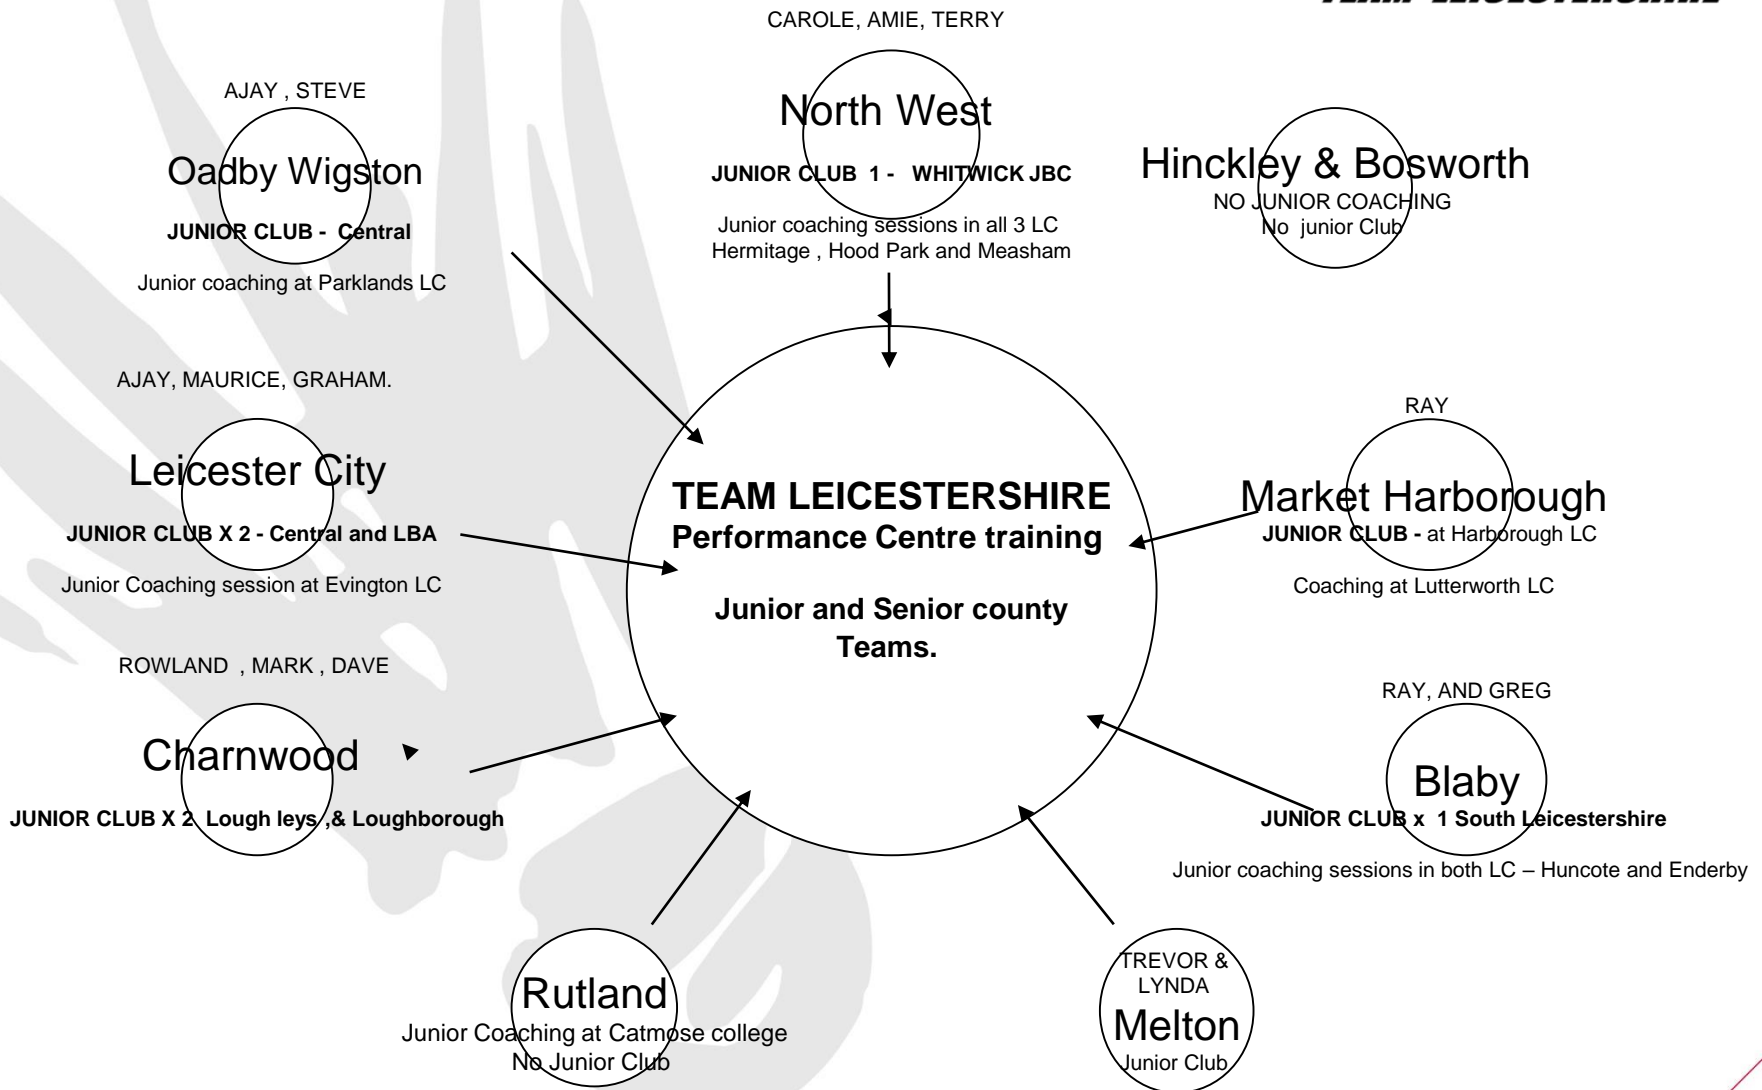

8 Junior BADMINTON CLUBS IN THE COUNTY and Coaching sessions at 9 Leisure Centres.