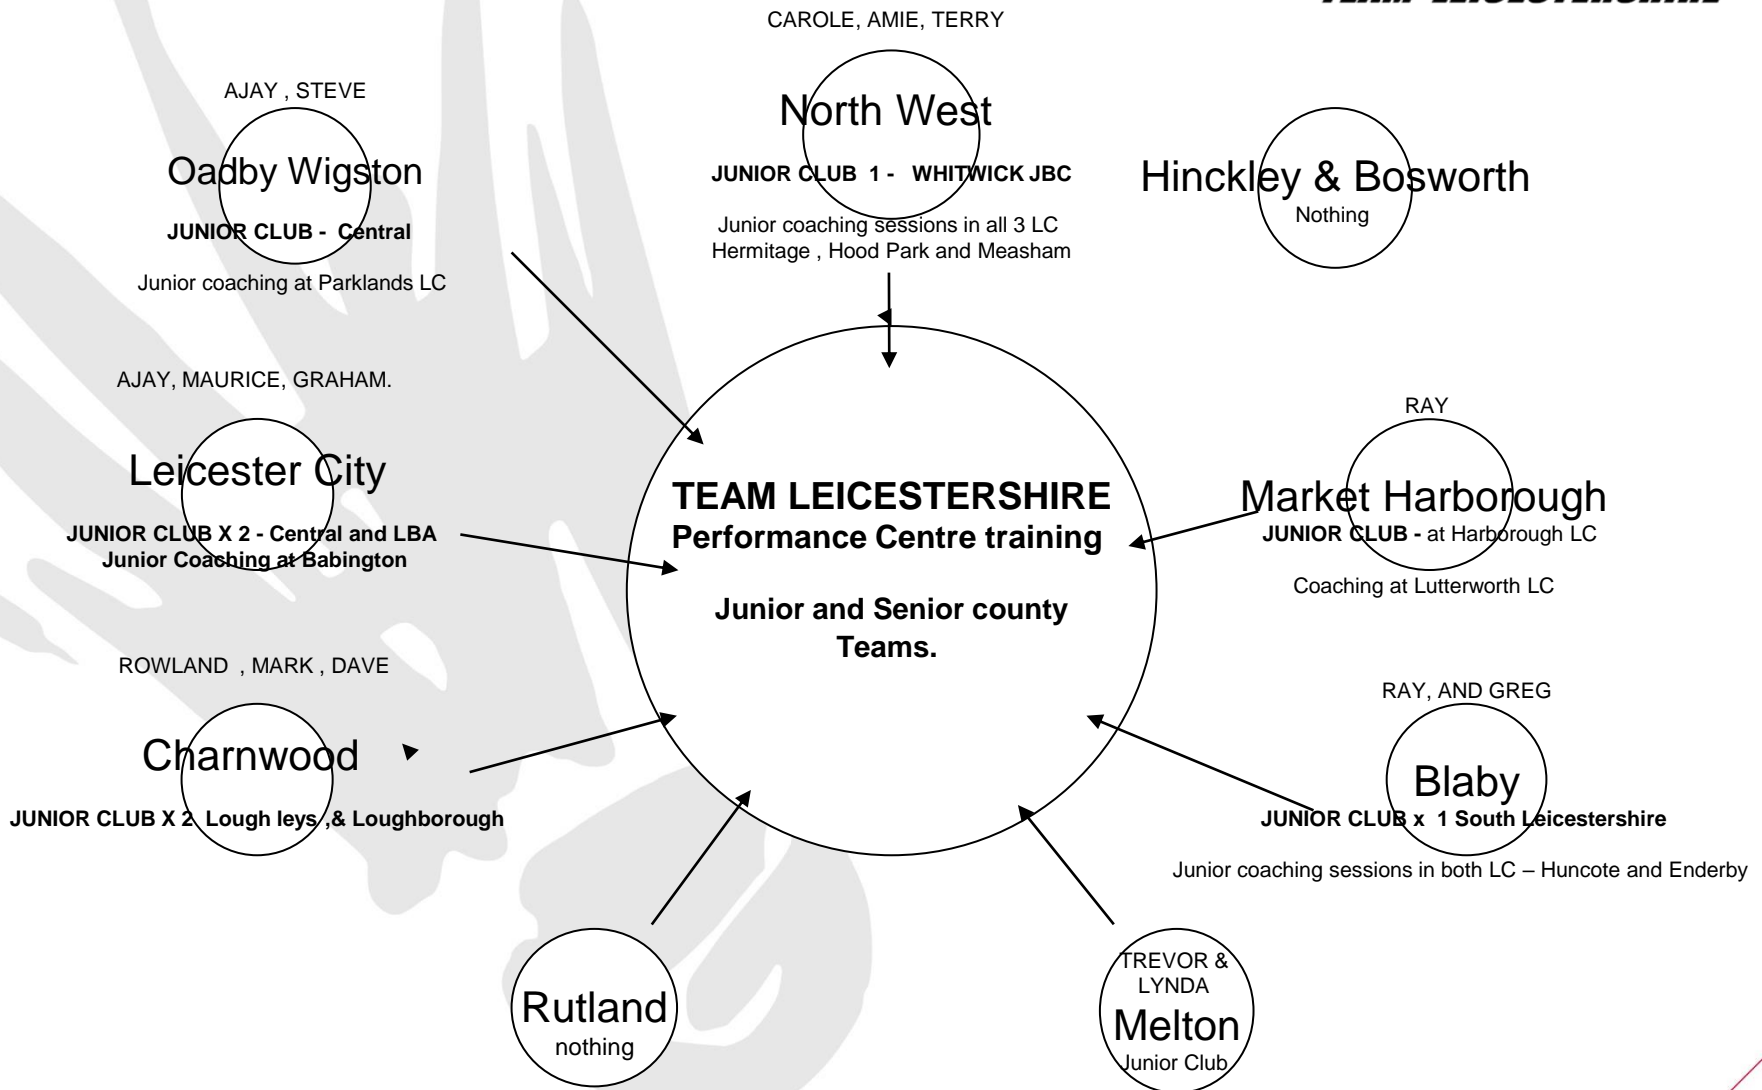

8 Junior BADMINTON CLUBS IN THE COUNTY and Coaching sessions at 8 Leisure Centres.